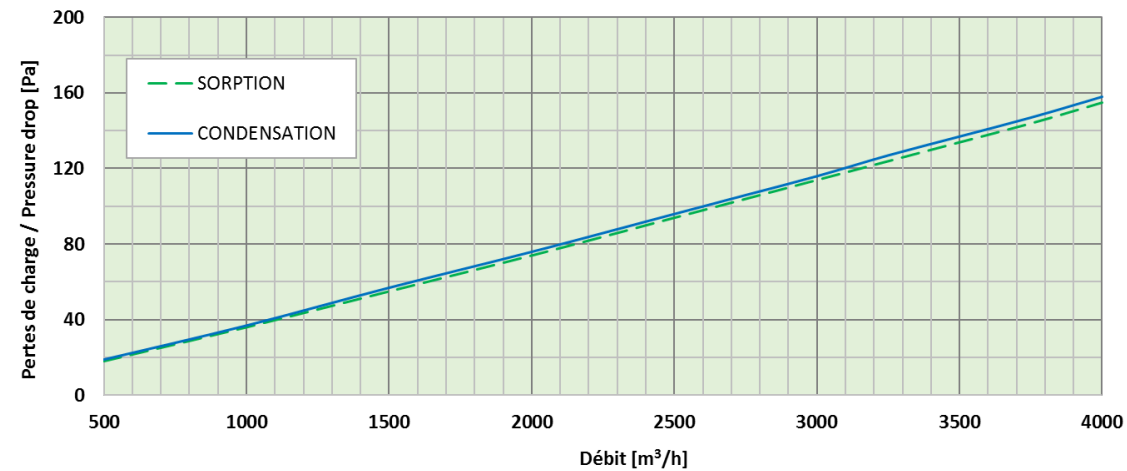

The selection of the units in our **SOFWTAIR™** tool will be available from April 15th. You will be informed about it.

SEASON	OUTDOOR	INDOOR
WINTER 1	-10°C - 90%	20°C - 50%
SUMMER	32°C - 40%	24°C - 50%

PERFORMANCES RANGES FREETIME™ & HEXAMOTION™

FREETIME 500 / HEXAMOTION 05

FREETIME 800-1500 / HEXAMOTION 08-15

PERFORMANCES RANGES FREETIME™ & HEXAMOTION™ (continued)

FREETIME 2000 / HEXAMOTION 20

FREETIME 2700 / HEXAMOTION 27

PERFORMANCES RANGES FREETIME™ et HEXAMOTION™ (CONTINUED)

FREETIME 3500 / HEXAMOTION 35

HEXAMOTION 45

PERFORMANCES RANGES FREETIME™ et HEXAMOTION™ (continued)

HEXAMOTION 60

HEXAMOTION 80

PERFORMANCES RANGE EXAECO™