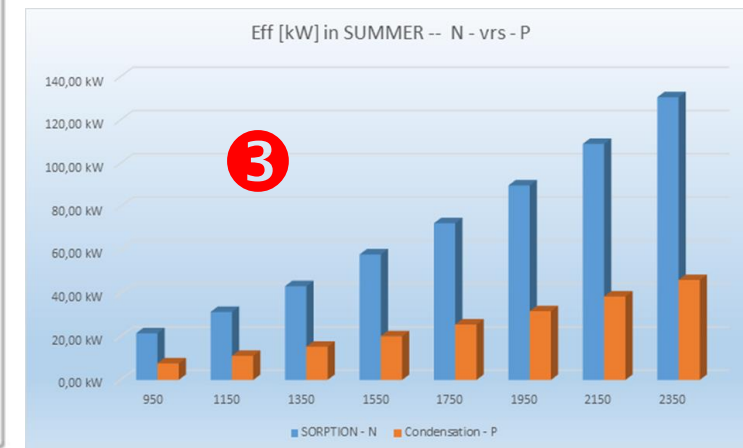

Our Bluetech certified EUROVENT program is enriched for our ranges of double flow units with rotary exchanger (FREETIME™, HEXAMOTION™ and EXAECO™) of a version "S" integrating SORPTION wheels (condensation in standard).

Avantages :

In the case of the temperate climatic zone in Europe **1** , the sorption wheel with equivalent thermal comfort makes it possible to generate **energy gains** of the order of **12.5% in winter 2** and **65% in summer. 3**.

In parallel to this energy gain, the sorption wheel also makes it possible by the exploitation of the humidity of the air to create **an interior environment** located **in the comfortable zone 4** for **the wellbeing** of the occupants.

Note: these energy gains are tenfold in the tropical climatic zone where the outside temperature/humidity ratio is much higher.

In addition, for the extreme zones of northern Europe, the sorption wheel also eliminates the risk of condensation at the bottom of the plant.

The selection of the units in our **SOFWTAIR™** tool will be available from April 15th. You will be informed about it.

SEASON	OUTDOOR	INDOOR
WINTER 1	-10°C - 90%	20°C - 50%
SUMMER	32°C - 40%	24°C - 50%