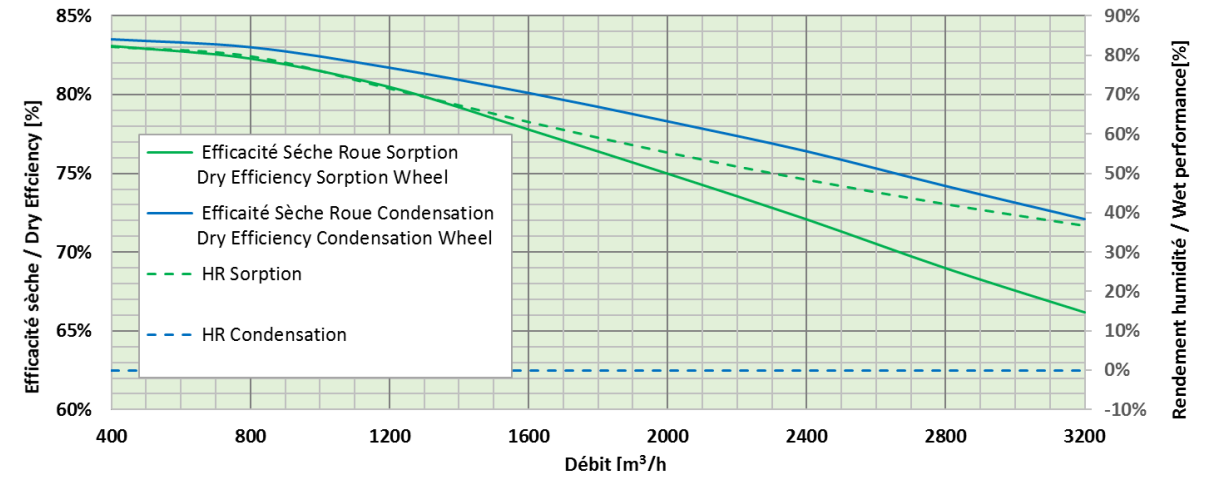

The selection of the units in our **SOFWTAIR™** tool will be available from April 15th. You will be informed about it.

SEASON	OUTDOOR	INDOOR
WINTER 1	-10°C - 90%	20°C - 50%
SUMMER	32°C - 40%	24°C - 50%

PERFORMANCES RANGES FREETIME™ & HEXAMOTION™

FREETIME 500 / HEXAMOTION 05

FREETIME 800-1500 / HEXAMOTION 08-15

PERFORMANCES RANGES FREETIME™ & HEXAMOTION™ (continued)

FREETIME 2000 / HEXAMOTION 20

FREETIME 2700 / HEXAMOTION 27

PERFORMANCES RANGES FREETIME™ et HEXAMOTION™ (CONTINUED)

FREETIME 3500 / HEXAMOTION 35

HEXAMOTION 45

PERFORMANCES RANGES FREETIME™ et HEXAMOTION™ (continued)

HEXAMOTION 60

HEXAMOTION 80

PERFORMANCES RANGE EXAECO™