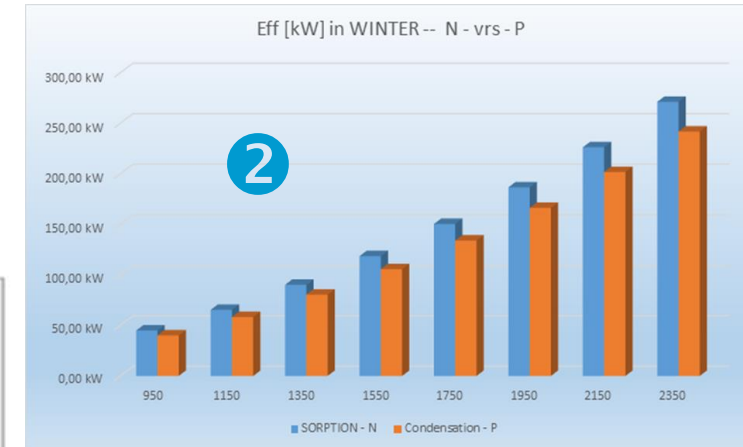

Our Bluetech certified EUROVENT program is enriched for our ranges of double flow units with rotary exchanger (FREETIME™, HEXAMOTION™ and EXAECO™) of a version "S" integrating SORPTION wheels (condensation in standard).

Avantages :

In the case of the temperate climatic zone in Europe **1** , the sorption wheel with equivalent thermal comfort makes it possible to generate **energy gains** of the order of **12.5% in winter 2** and **65% in summer. 3**.

In parallel to this energy gain, the sorption wheel also makes it possible by the exploitation of the humidity of the air to create **an interior environment** located **in the comfortable zone 4** for **the wellbeing** of the occupants.

Note: these energy gains are tenfold in the tropical climatic zone where the outside temperature/humidity ratio is much higher.

In addition, for the extreme zones of northern Europe, the sorption wheel also eliminates the risk of condensation at the bottom of the plant.

The selection of the units in our **SOFWTAIR™** tool will be available from April 15th. You will be informed about it.

SEASON	OUTDOOR	INDOOR
WINTER 1	-10°C - 90%	20°C - 50%
SUMMER	32°C - 40%	24°C - 50%