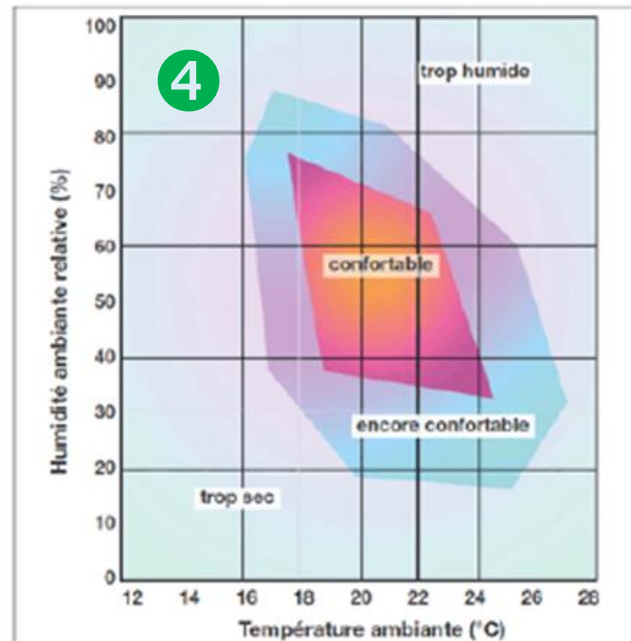

Our Bluetech certified EUROVENT program is enriched for our ranges of double flow units with rotary exchanger (FREETIME™, HEXAMOTION™ and EXAECO™) of a version "S" integrating SORPTION wheels (condensation in standard).

Avantages :

In the case of the temperate climatic zone in Europe **1** , the sorption wheel with equivalent thermal comfort makes it possible to generate **energy gains** of the order of **12.5% in winter 2** and **65% in summer. 3**.

In parallel to this energy gain, the sorption wheel also makes it possible by the exploitation of the humidity of the air to create **an interior environment** located **in the comfortable zone 4** for **the wellbeing** of the occupants.

Note: these energy gains are tenfold in the tropical climatic zone where the outside temperature/humidity ratio is much higher.

In addition, for the extreme zones of northern Europe, the sorption wheel also eliminates the risk of condensation at the bottom of the plant.

The selection of the units in our **SOFWTAIR™** tool will be available from April 15th. You will be informed about it.

SEASON	OUTDOOR	INDOOR
WINTER 1	-10°C - 90%	20°C - 50%
SUMMER	32°C - 40%	24°C - 50%