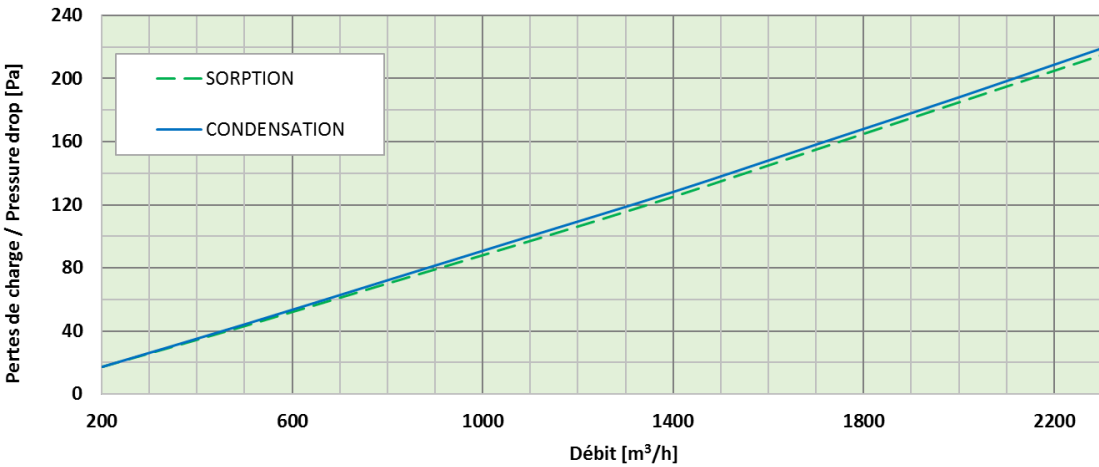

The selection of the units in our **SOFWTAIR™** tool will be available from April 15th. You will be informed about it.

SEASON	OUTDOOR	INDOOR
WINTER 1	-10°C - 90%	20°C - 50%
SUMMER	32°C - 40%	24°C - 50%

PERFORMANCES RANGES FREETIME™ & HEXAMOTION™

FREETIME 500 / HEXAMOTION 05

FREETIME 800-1500 / HEXAMOTION 08-15

PERFORMANCES RANGES FREETIME™ & HEXAMOTION™ (continued)

FREETIME 2000 / HEXAMOTION 20

FREETIME 2700 / HEXAMOTION 27

PERFORMANCES RANGES FREETIME™ et HEXAMOTION™ (CONTINUED)

FREETIME 3500 / HEXAMOTION 35

HEXAMOTION 45

PERFORMANCES RANGES FREETIME™ et HEXAMOTION™ (continued)

HEXAMOTION 60

HEXAMOTION 80

PERFORMANCES RANGE EXAECO™