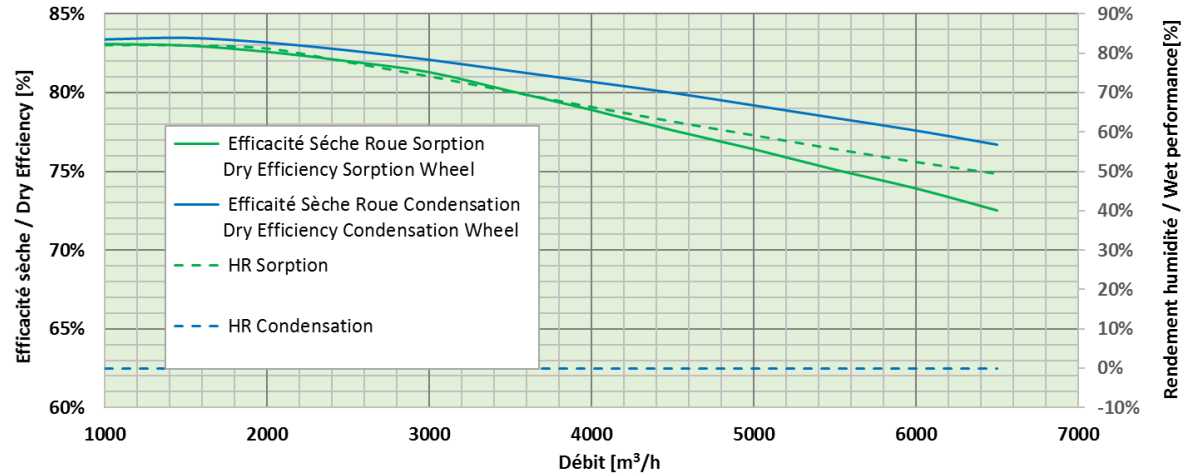

The selection of the units in our **SOFWTAIR™** tool will be available from April 15th. You will be informed about it.

SEASON	OUTDOOR	INDOOR
WINTER 1	-10°C - 90%	20°C - 50%
SUMMER	32°C - 40%	24°C - 50%

PERFORMANCES RANGES FREETIME™ & HEXAMOTION™

FREETIME 500 / HEXAMOTION 05

FREETIME 800-1500 / HEXAMOTION 08-15

PERFORMANCES RANGES FREETIME™ & HEXAMOTION™ (continued)

FREETIME 2000 / HEXAMOTION 20

FREETIME 2700 / HEXAMOTION 27

PERFORMANCES RANGES FREETIME™ et HEXAMOTION™ (CONTINUED)

FREETIME 3500 / HEXAMOTION 35

HEXAMOTION 45

PERFORMANCES RANGES FREETIME™ et HEXAMOTION™ (continued)

HEXAMOTION 60

HEXAMOTION 80

PERFORMANCES RANGE EXAECO™