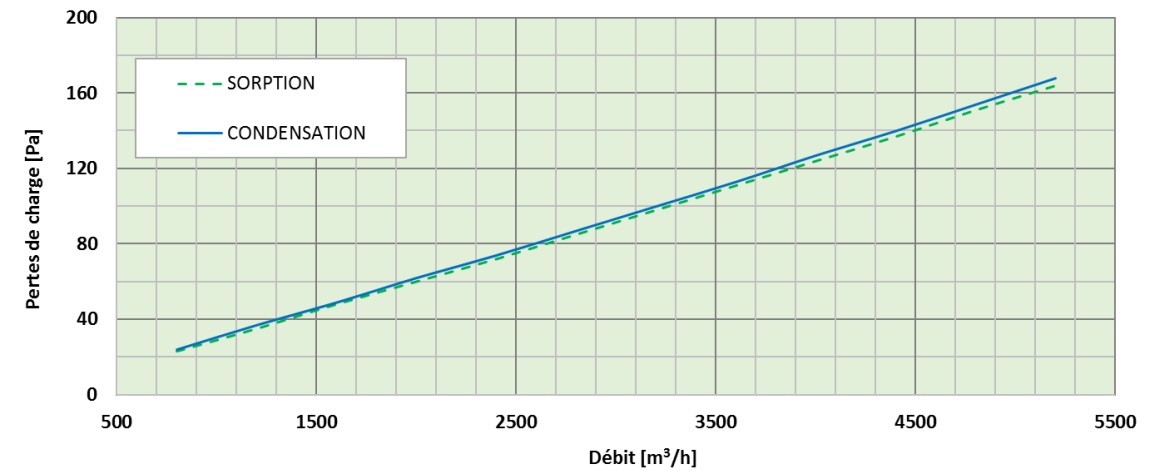

The selection of the units in our **SOFWTAIR™** tool will be available from April 15th. You will be informed about it.

SEASON	OUTDOOR	INDOOR
WINTER 1	-10°C - 90%	20°C - 50%
SUMMER	32°C - 40%	24°C - 50%

PERFORMANCES RANGES FREETIME™ & HEXAMOTION™

FREETIME 500 / HEXAMOTION 05

FREETIME 800-1500 / HEXAMOTION 08-15

PERFORMANCES RANGES FREETIME™ & HEXAMOTION™ (continued)

FREETIME 2000 / HEXAMOTION 20

FREETIME 2700 / HEXAMOTION 27

PERFORMANCES RANGES FREETIME™ et HEXAMOTION™ (CONTINUED)

FREETIME 3500 / HEXAMOTION 35

HEXAMOTION 45

PERFORMANCES RANGES FREETIME™ et HEXAMOTION™ (continued)

HEXAMOTION 60

HEXAMOTION 80

PERFORMANCES RANGE EXAECO™