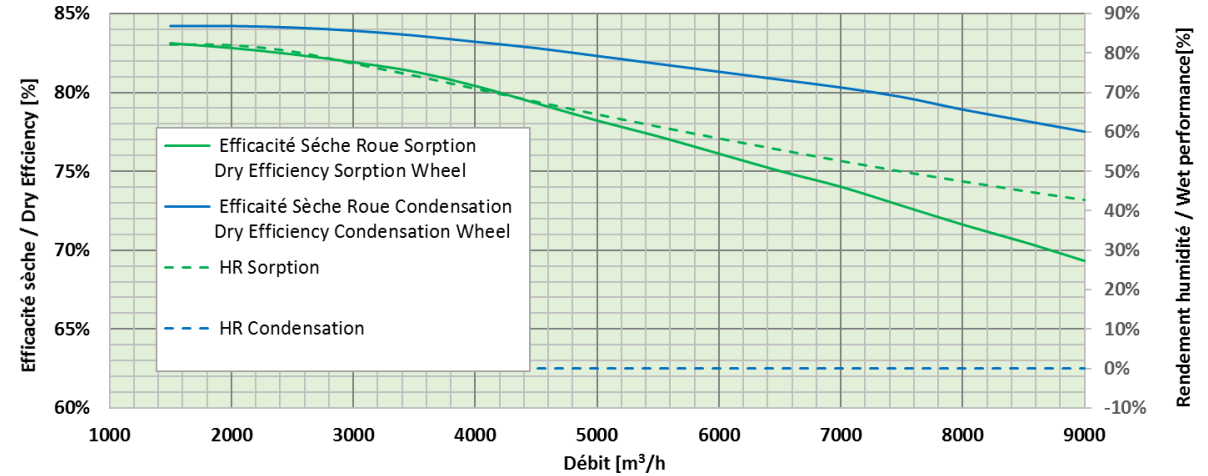

PERFORMANCES RANGES FREETIME™ et HEXAMOTION™ (CONTINUED)

FREETIME 3500 / HEXAMOTION 35

HEXAMOTION 45

PERFORMANCES RANGES FREETIME™ et HEXAMOTION™ (continued)

HEXAMOTION 60

HEXAMOTION 80

PERFORMANCES RANGE EXAECO™