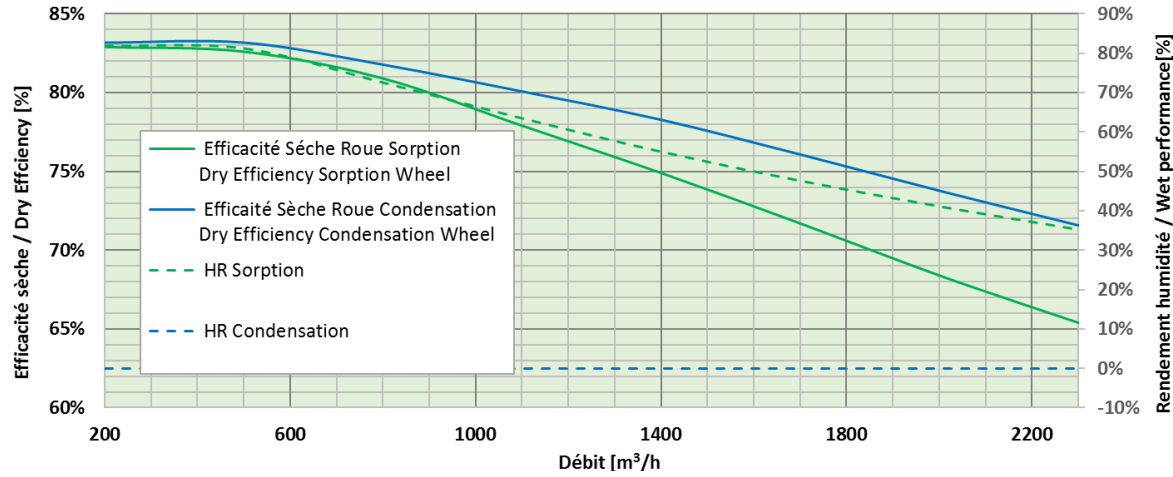

The selection of the units in our **SOFWTAIR™** tool will be available from April 15th. You will be informed about it.

SEASON	OUTDOOR	INDOOR
WINTER 1	-10°C - 90%	20°C - 50%
SUMMER	32°C - 40%	24°C - 50%

PERFORMANCES RANGES FREETIME™ & HEXAMOTION™

FREETIME 500 / HEXAMOTION 05

FREETIME 800-1500 / HEXAMOTION 08-15

PERFORMANCES RANGES FREETIME™ & HEXAMOTION™ (continued)

FREETIME 2000 / HEXAMOTION 20

FREETIME 2700 / HEXAMOTION 27

PERFORMANCES RANGES FREETIME™ et HEXAMOTION™ (CONTINUED)

FREETIME 3500 / HEXAMOTION 35

HEXAMOTION 45

PERFORMANCES RANGES FREETIME™ et HEXAMOTION™ (continued)

HEXAMOTION 60

HEXAMOTION 80

PERFORMANCES RANGE EXAECO™