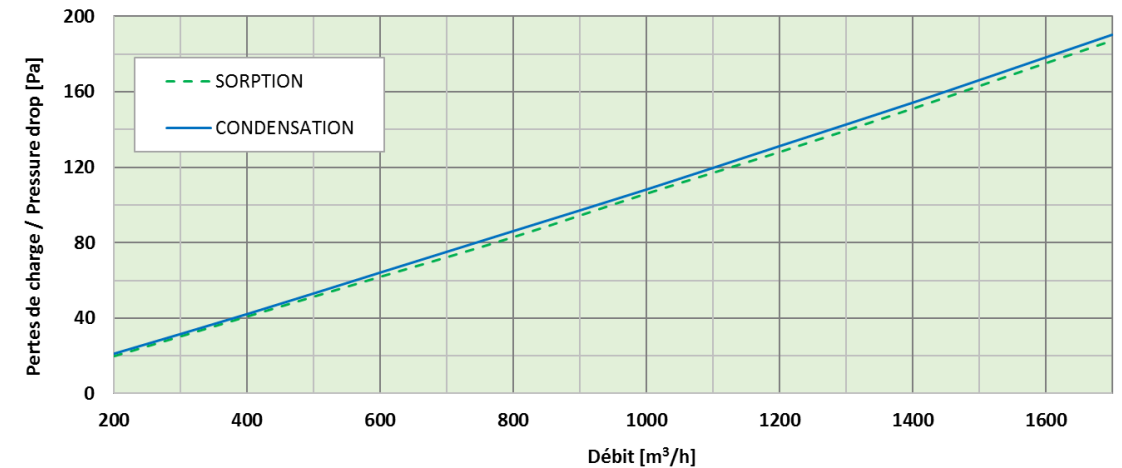

Note: these energy gains are tenfold in the tropical climatic zone where the outside temperature/humidity ratio is much higher.

In addition, for the extreme zones of northern Europe, the sorption wheel also eliminates the risk of condensation at the bottom of the plant.

The selection of the units in our **SOFWTAIR™** tool will be available from April 15th. You will be informed about it.

SEASON	OUTDOOR	INDOOR
WINTER 1	-10°C - 90%	20°C - 50%
SUMMER	32°C - 40%	24°C - 50%

PERFORMANCES RANGES FREETIME™ & HEXAMOTION™

FREETIME 500 / HEXAMOTION 05

FREETIME 800-1500 / HEXAMOTION 08-15

PERFORMANCES RANGES FREETIME™ & HEXAMOTION™ (continued)

FREETIME 2000 / HEXAMOTION 20

FREETIME 2700 / HEXAMOTION 27